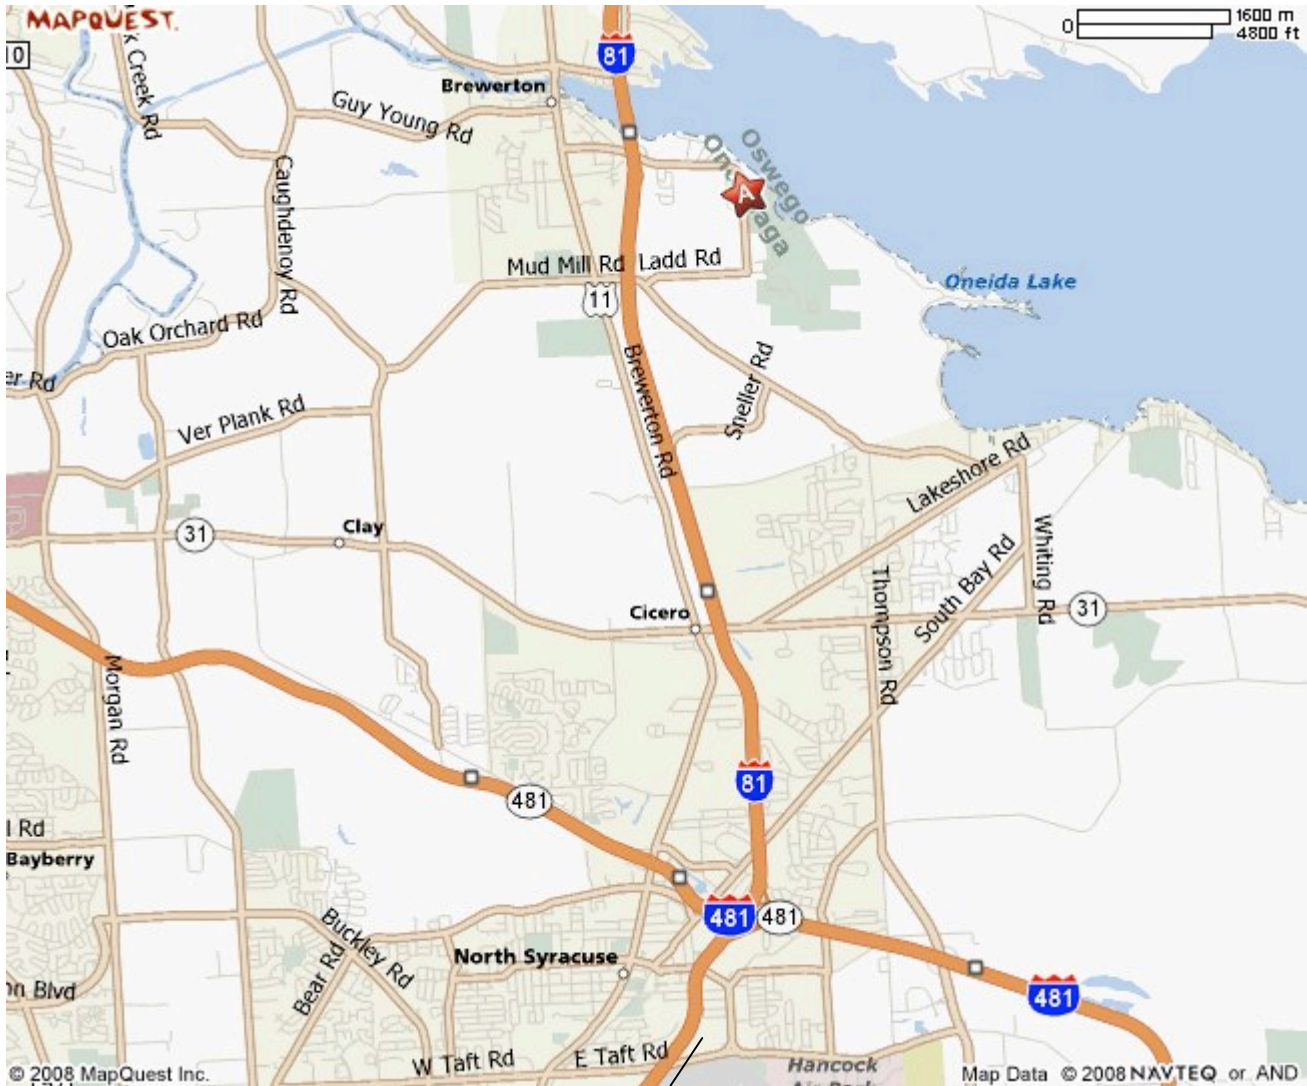

A: Oneida Shores Park: 9400 Bartel Rd, Brewerton, NY 13029, (315)676-7366

To Syracuse, NY

Directions:

West – Take NYS Thruway 90 to Exit 36. Head north on Route 81. Follow route 81 to exit 31 toward US-11/ Brewerton. Take left at bottom of ramp. Park entrance will be on your left

East – Take NYS Thruway 90 to Exit 34a. Head north on Route 481 to Exit 9n route 81 north. Follow route 81 to exit 31 toward US-11/ Brewerton. Take left at bottom of ramp. Park entrance will be on your left

North/South – take route 81 to exit 31 toward US-11/ Brewerton. Take left at bottom of ramp. Park entrance will be on your left